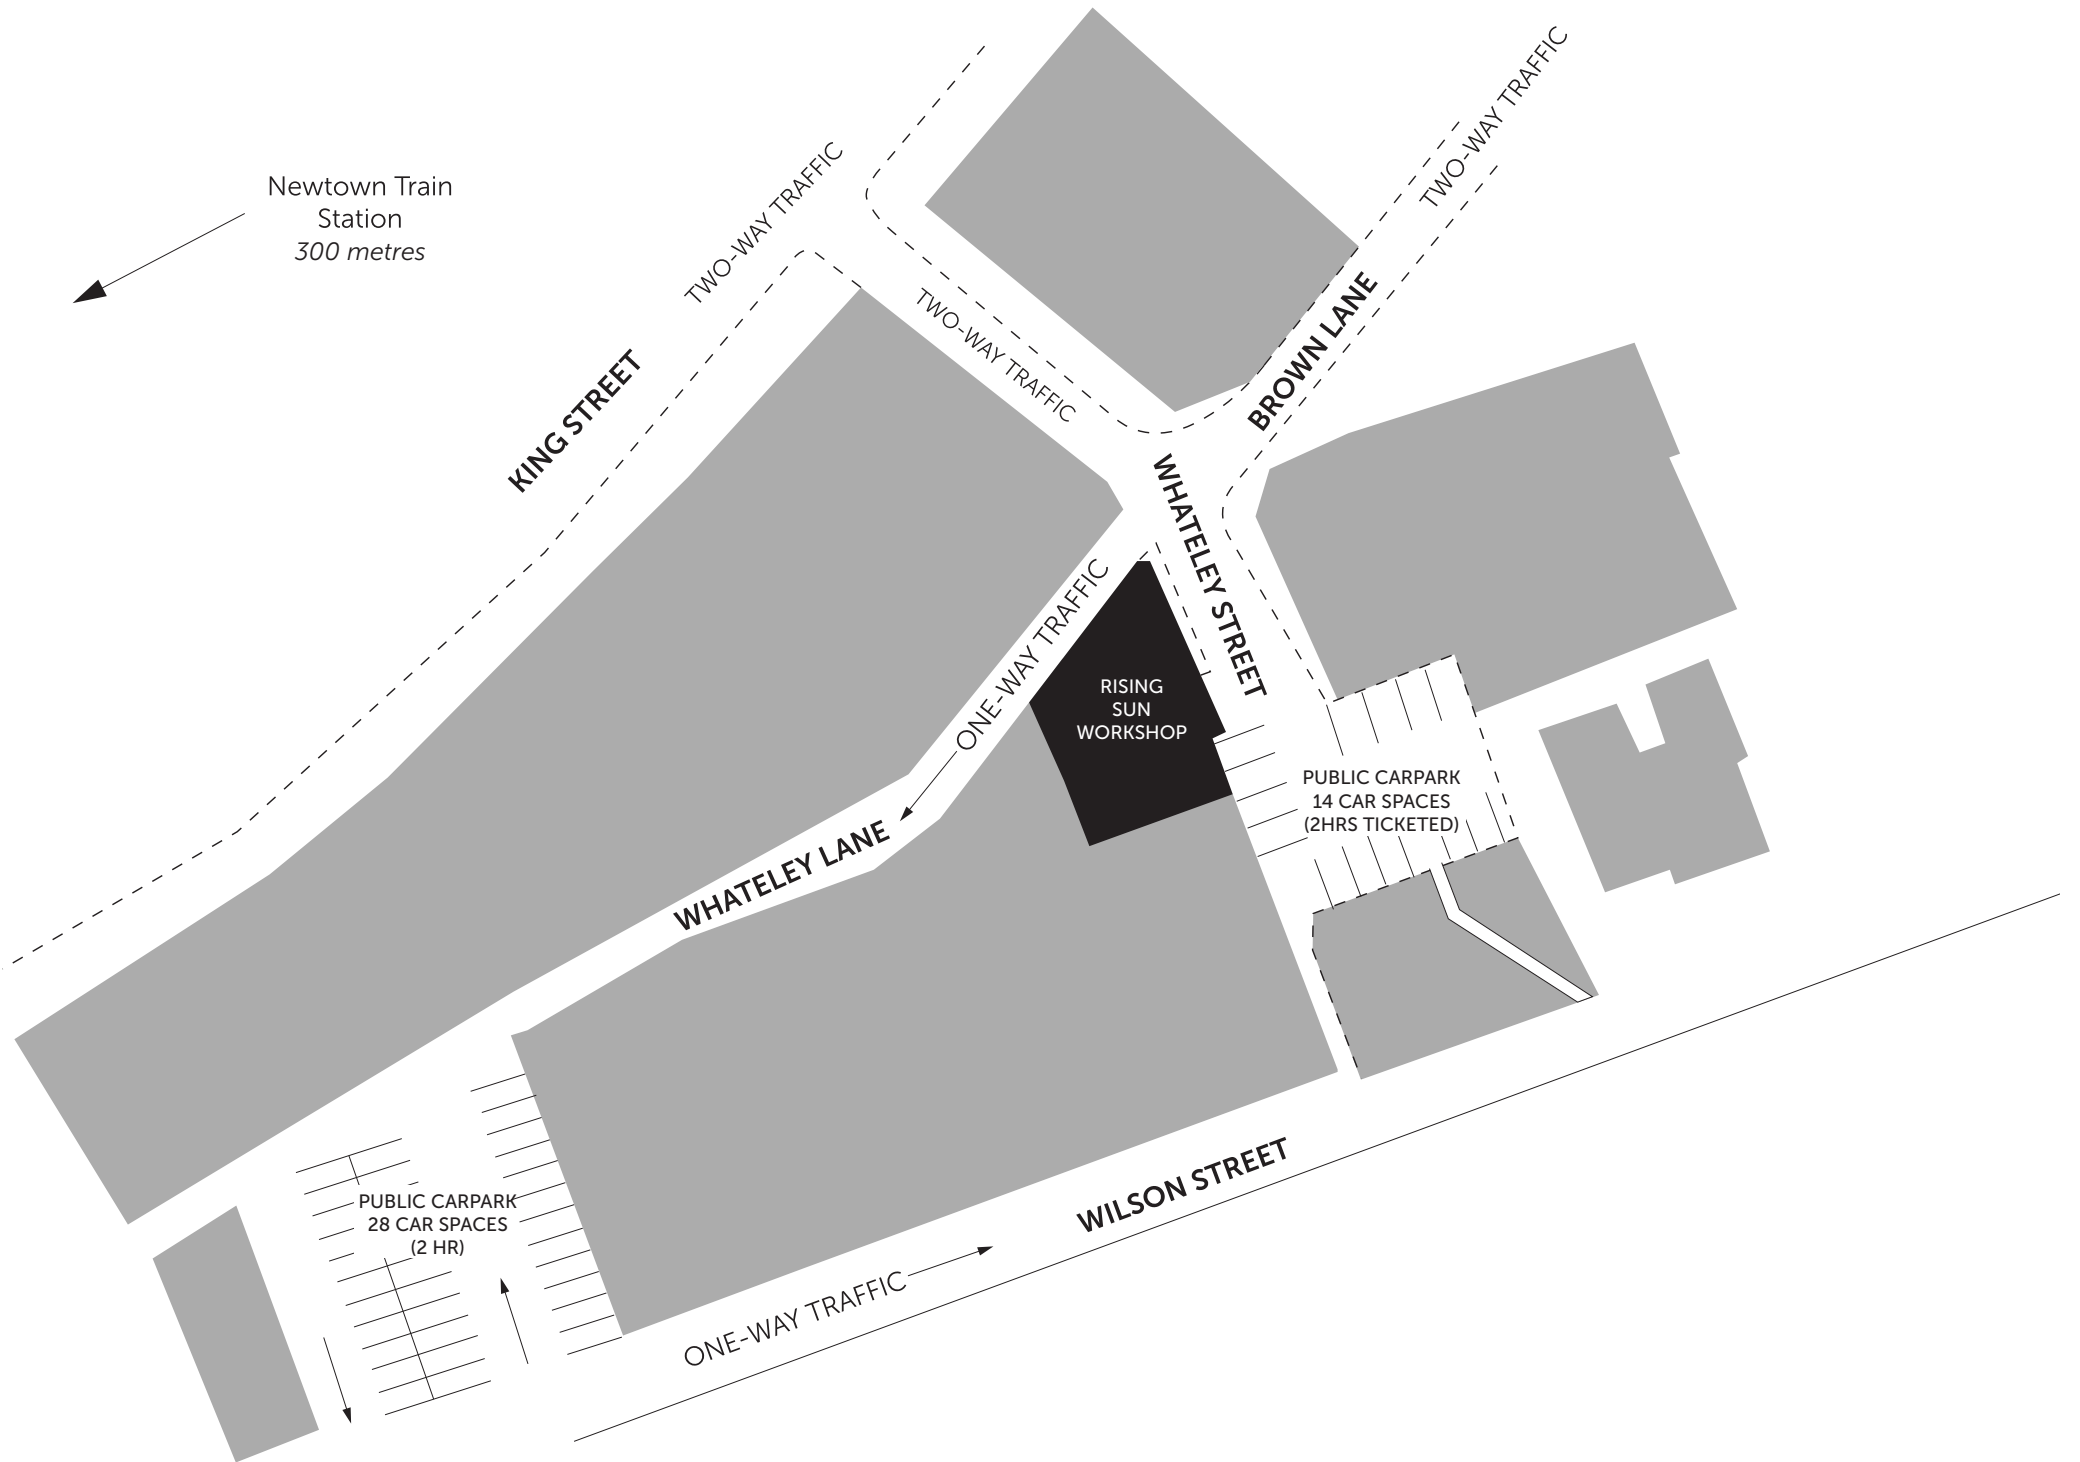

FLOORPLAN

*Note: Furniture shown as white can be moved on request

*Hire fee applies to all exclusive events

Ground Floor

Mezzanine

Newtown Train Station
300 metres

Rising Sun

WORKSHOP