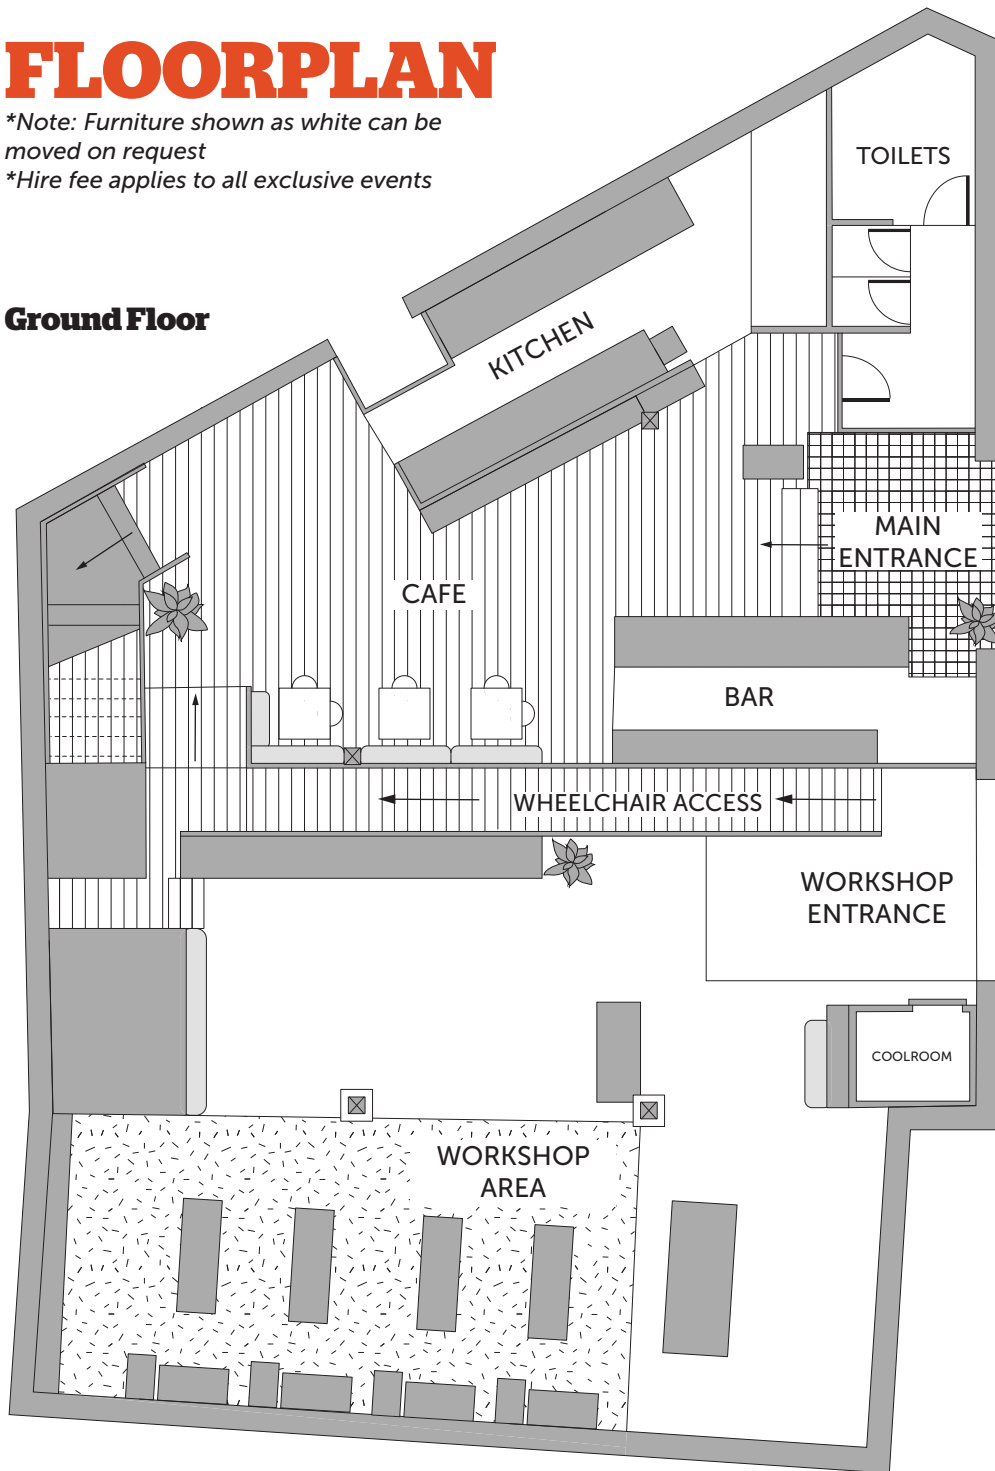

Rising Sun.
WORKSHOP

1C WHATELEY STREET NEWTOWN 2042

RISINGSUNWORKSHOP.COM

PH (02) 9550 3891

VENUE

Tucked quietly behind Newtown's bustling King street in a century old, lovingly restored warehouse, Rising Sun Workshop was born from a desire to share space, skills and hospitality with others.

Our menus & floor plan can be tailored to any occasion with food and drink packages that easily change gear from casual to special occasion.

Features:

- Up to 90 people for cocktail
- Exclusive hire of entire venue, including the workshop
- Open Kitchen a recipient of one hat at the SMH Good Food Awards
- Award winning bar featuring local, small production wines & spirits
- Close proximity to public transport (Newtown train station & multiple bus services along King St)
- Presentation facilities including PA, microphone, projector & screen
- Flexible floor plans
- Entertainment easily integrated into the space, noise & sound restrictions apply
- Strict 10pm close time

FLOORPLAN

*Note: Furniture shown as white can be moved on request

*Hire fee applies to all exclusive events

Ground Floor

Mezzanine

Newtown Train Station
300 metres

Rising Sun

WORKSHOP