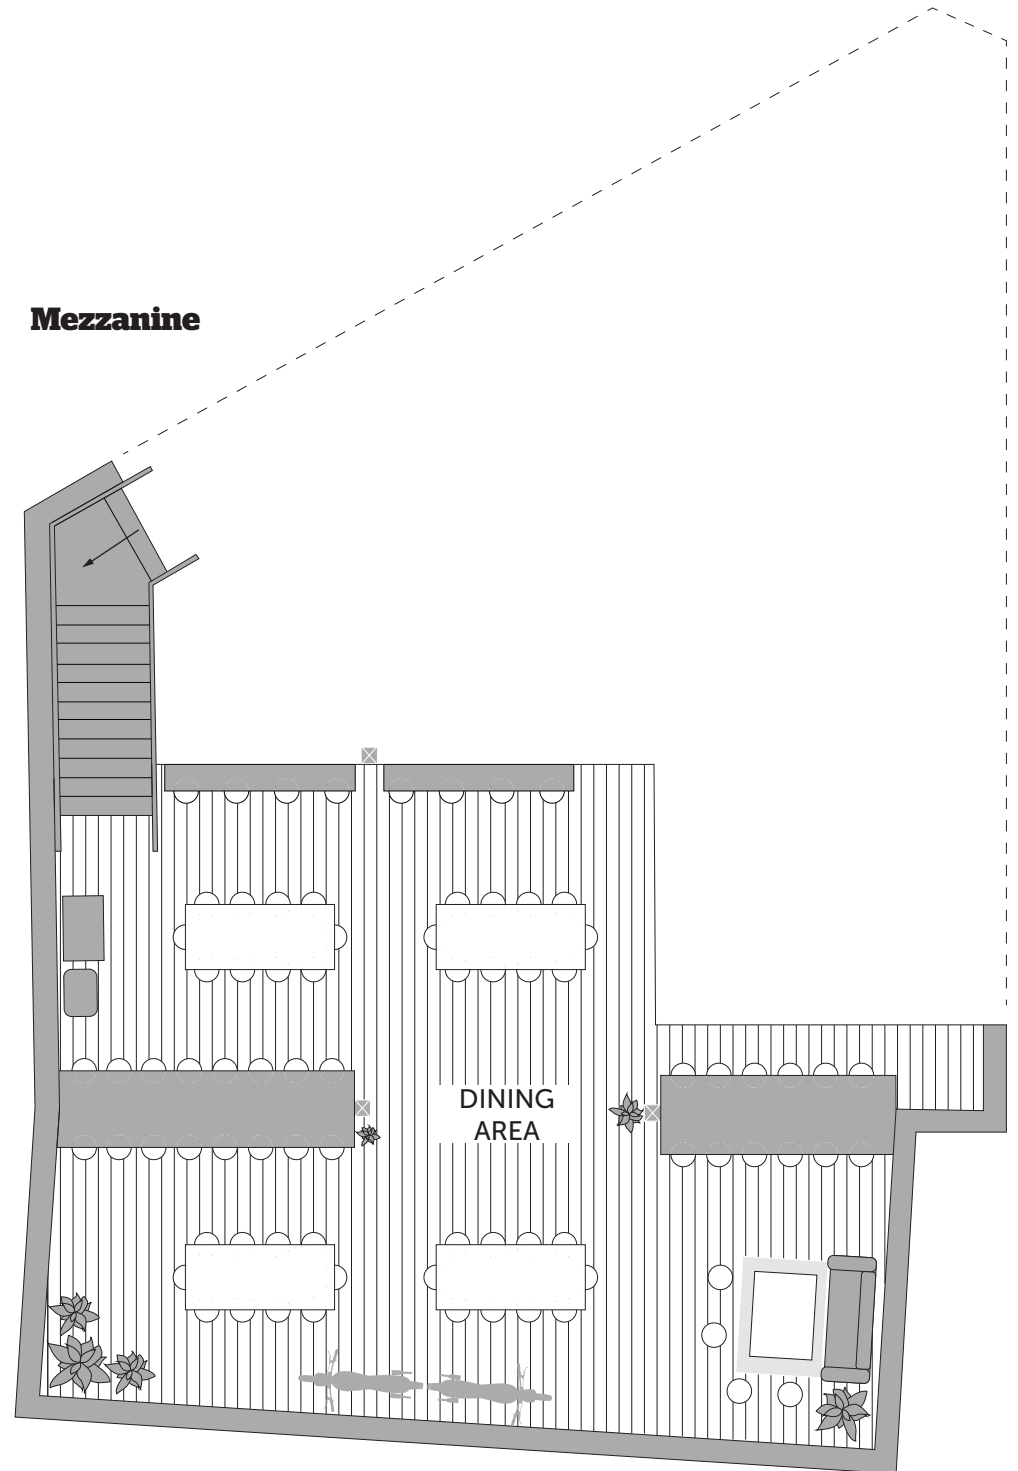

Rising Sun.
WORKSHOP

1C WHATELEY STREET NEWTOWN 2042

RISINGSUNWORKSHOP.COM

PH (02) 9550 3891

VENUE

Tucked quietly behind Newtown's bustling King street in a century old, lovingly restored warehouse, Rising Sun Workshop was born from a desire to share space, skills and hospitality with others.

Our menus & floor plan can be tailored to any occasion with food and drink packages that easily change gear from casual to special occasion.

Features:

- Up to 90 people for cocktail
- Exclusive hire of entire venue, including the workshop
- Open Kitchen a recipient of one hat at the SMH Good Food Awards
- Award winning bar featuring local, small production wines & spirits
- Close proximity to public transport (Newtown train station & multiple bus services along King St)
- Presentation facilities including PA, microphone, projector & screen
- Flexible floor plans
- Entertainment easily integrated into the space, noise & sound restrictions apply
- Strict 10pm close time

FLOORPLAN

*Note: Furniture shown as white can be moved on request

*Hire fee applies to all exclusive events

Ground Floor

Mezzanine

Newtown Train Station
300 metres

Rising Sun

WORKSHOP